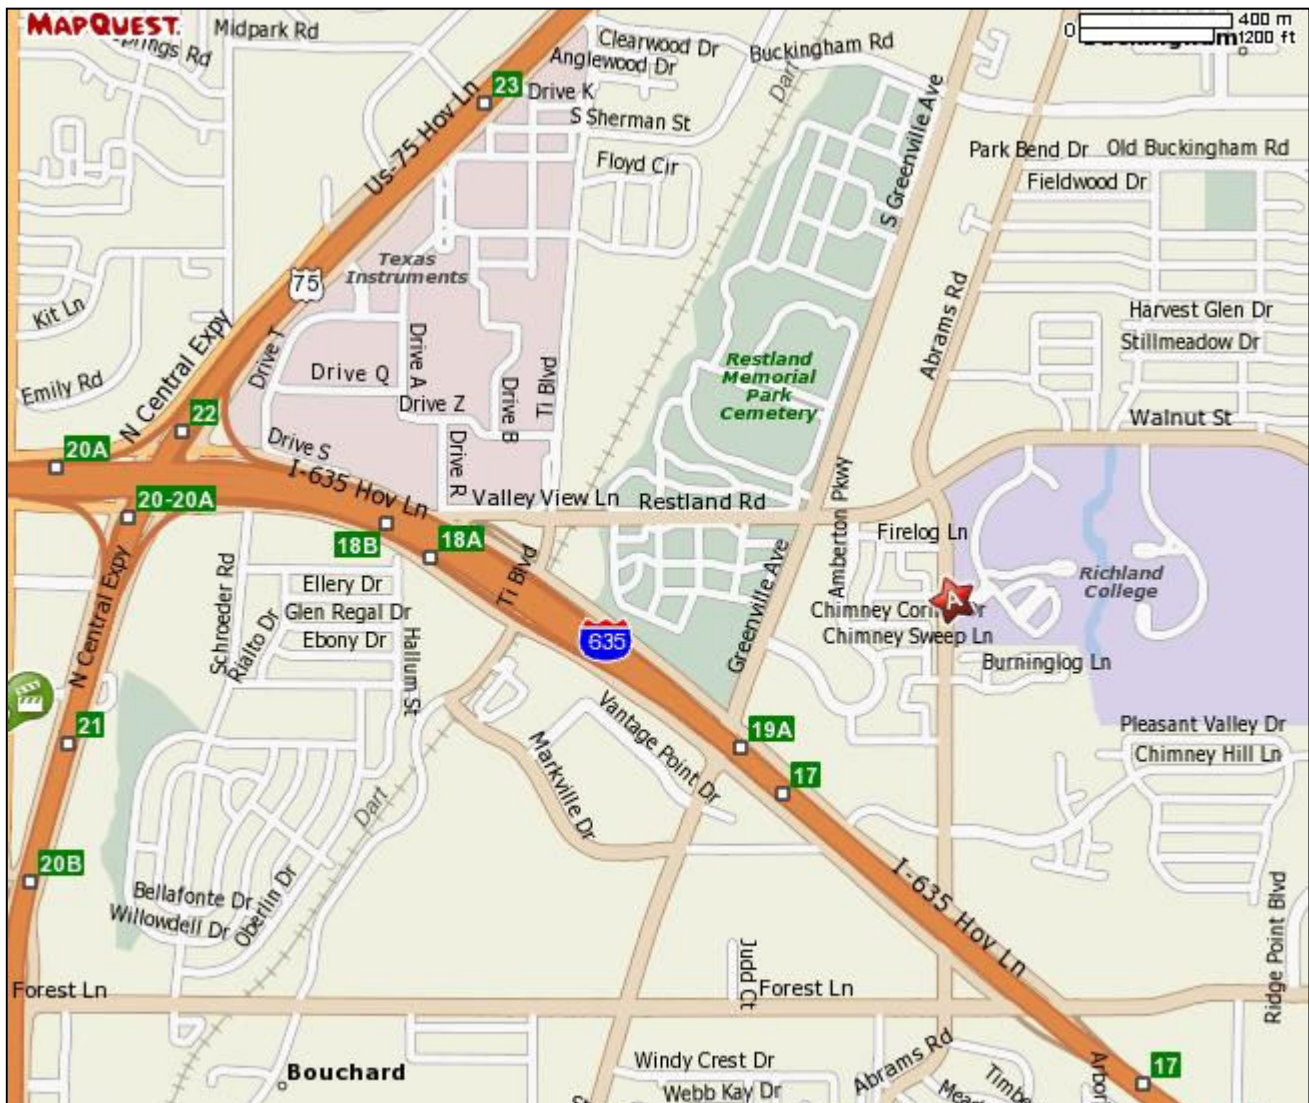

**plus 50**  
Community Colleges:  
AGELESS LEARNING

**Create the Good® Volunteer Connection Fair**  
Parking & walking directions to Richland College, El Paso Hallway

The campus is at the corner of Walnut St. and Abrams Rd. just north of Interstate 635.

**12800 Abrams Road  
Dallas, TX 75243**

Enter the campus from the Abrams Rd. entrance and turn right onto Richland West Drive. Park in Lot A or B in front of Thunderduck Hall (building with the flag poles in front). Walk down the sidewalk to the left of Thunderduck Hall (marked with a red arrow on the map below). Enter the first building on your left (marked N on the map) to enter El Paso Hallway.