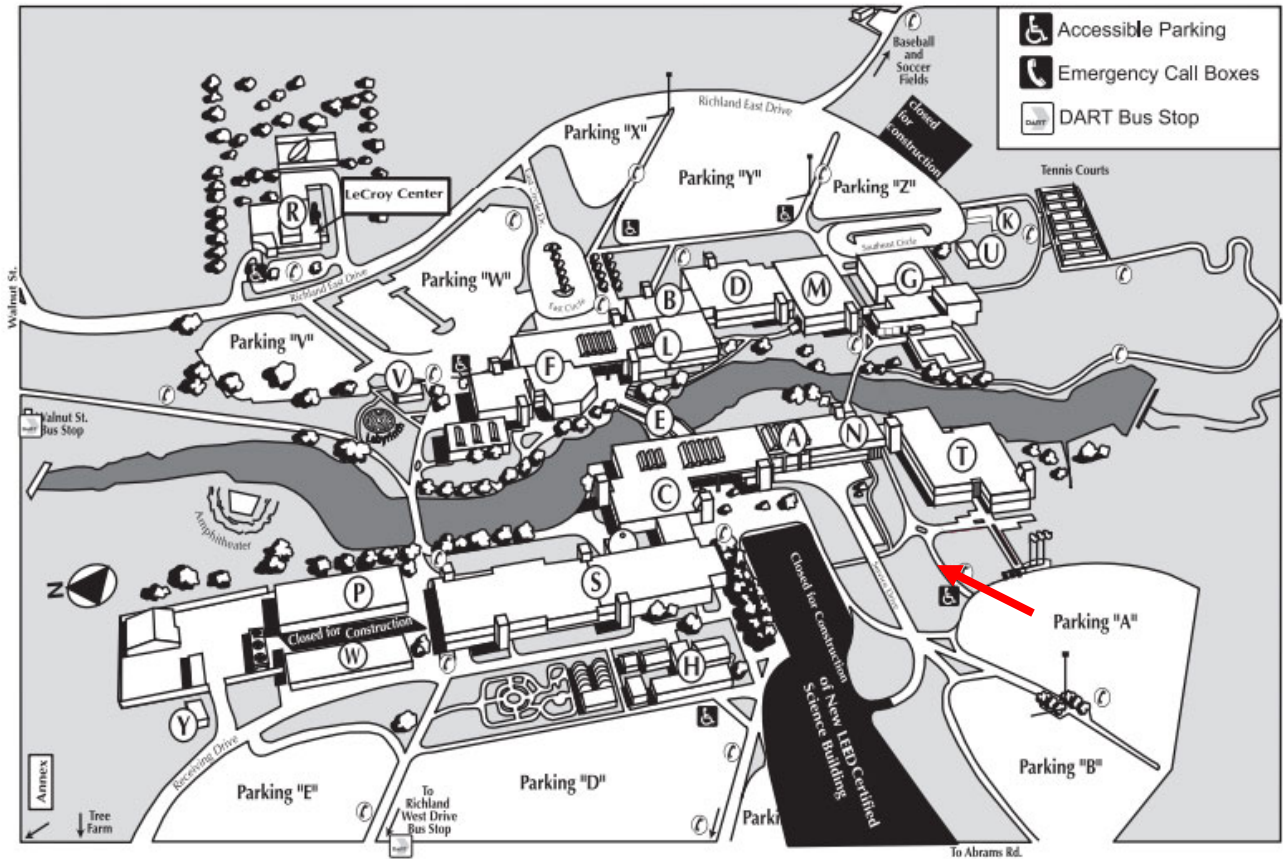

## Create the Good® Volunteer Connection Fair

Parking & walking directions to Richland College, El Paso Hallway

The campus is at the corner of Walnut St. and Abrams Rd. just north of Interstate 635.

**12800 Abrams Road**  
**Dallas, TX 75243**

Enter the campus from the Abrams Rd. entrance and turn right onto Richland West Drive. Construction for the new science building is represented by the large black area on the map. Park in Lot A or B in front of Thunderduck Hall (building with the flag poles in front). Walk down the sidewalk to the left of Thunderduck Hall (marked with a red arrow). Enter the first building on your left (marked N on the map) to enter El Paso Hallway.

CAMPUS MAP