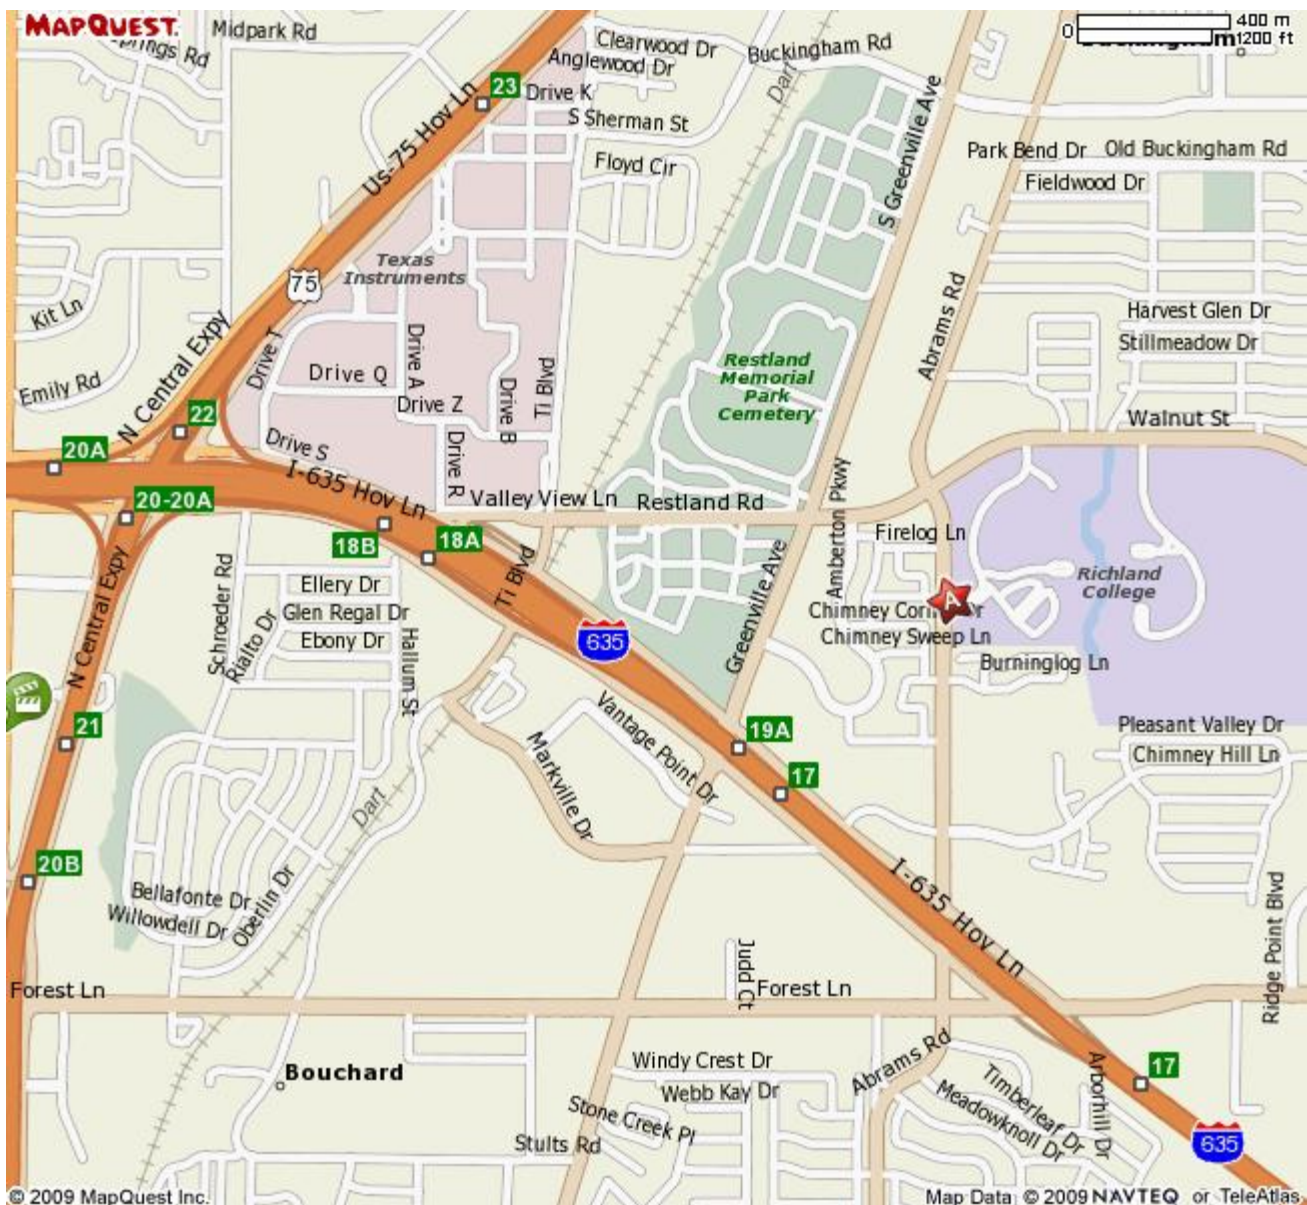

## Create the Good® Volunteer Connection Fair

Parking & walking directions to Richland College, El Paso Hallway

The campus is at the corner of Walnut St. and Abrams Rd. just north of Interstate 635.

**12800 Abrams Road**  
**Dallas, TX 75243**

Enter the campus from the Abrams Rd. entrance and turn right onto Richland West Drive. Construction for the new science building is represented by the large black area on the map. Park in Lot A or B in front of Thunderduck Hall (building with the flag poles in front). Walk down the sidewalk to the left of Thunderduck Hall (marked with a red arrow). Enter the first building on your left (marked N on the map) to enter El Paso Hallway.

CAMPUS MAP